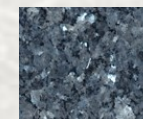

Half Ledger - 30x36x6

Barre

Mountain Rose

Missouri Red

Mahogany

Impala

Coral Blue

Jet Black

Colonial Rose

Ebony Mist

Blue Pearl

\$4580

\$5600

\$6630